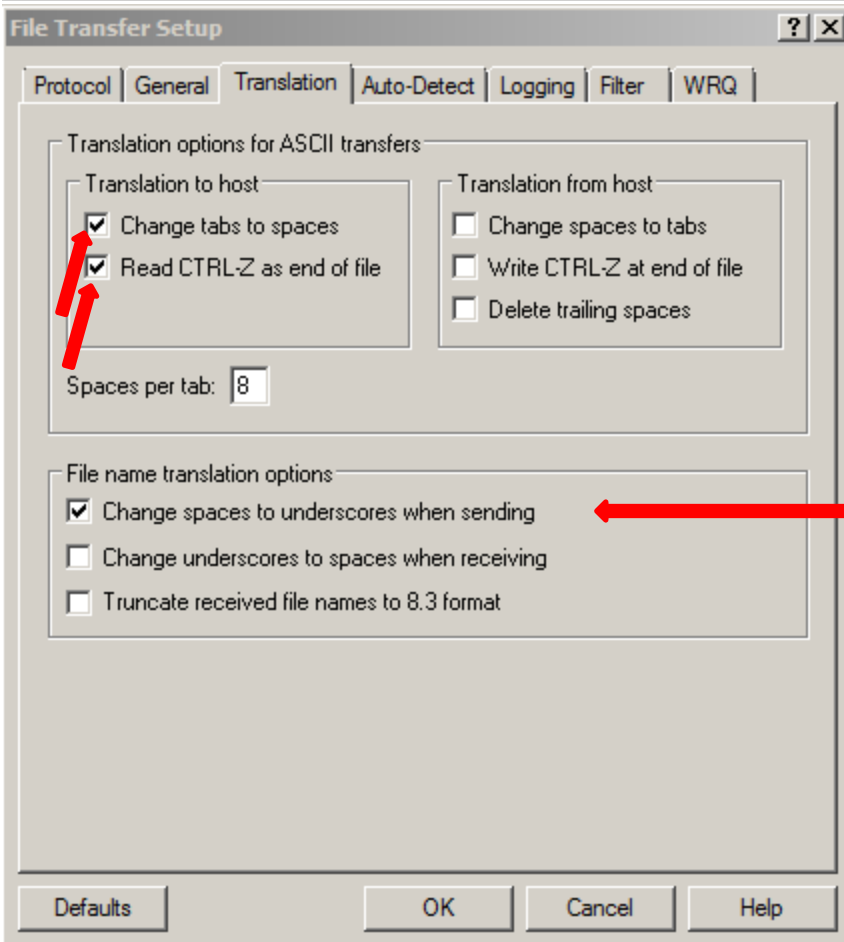

In the Translation Tab verify your settings are as shown here