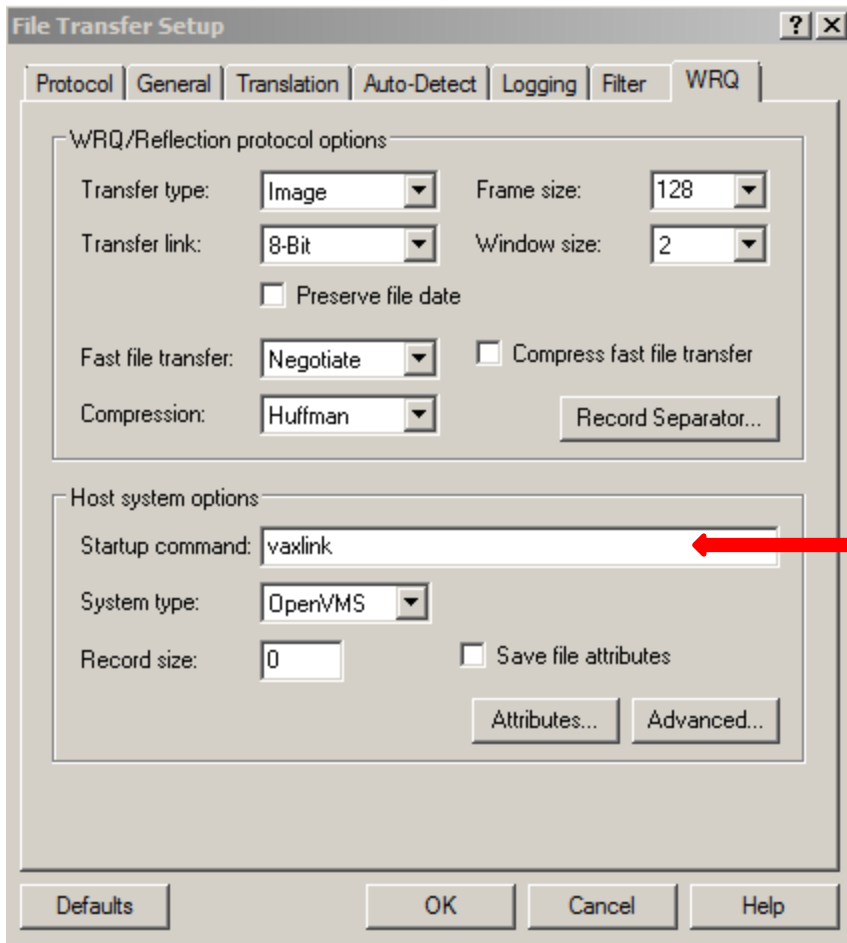

In the WRQ Tab verify your settings are as shown here