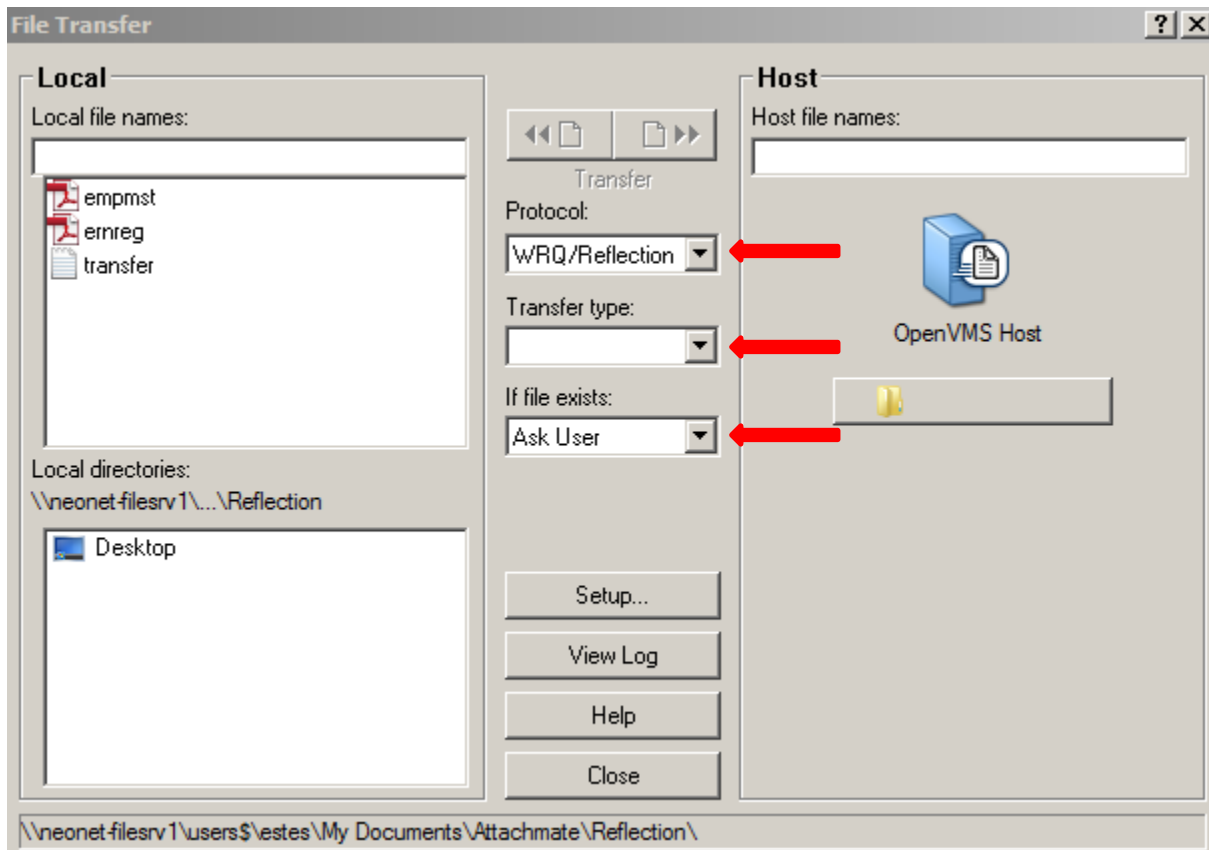

FTP COMPUTER SETTINGS

To check the your FTP setting click on your "Flying Paper"

Verify your Protocol, Transfer Type & If File Exists are as shown below

For file Transfer Type: ASCII = All files Transfers, except PDF IMAGE = PDF File Transfers