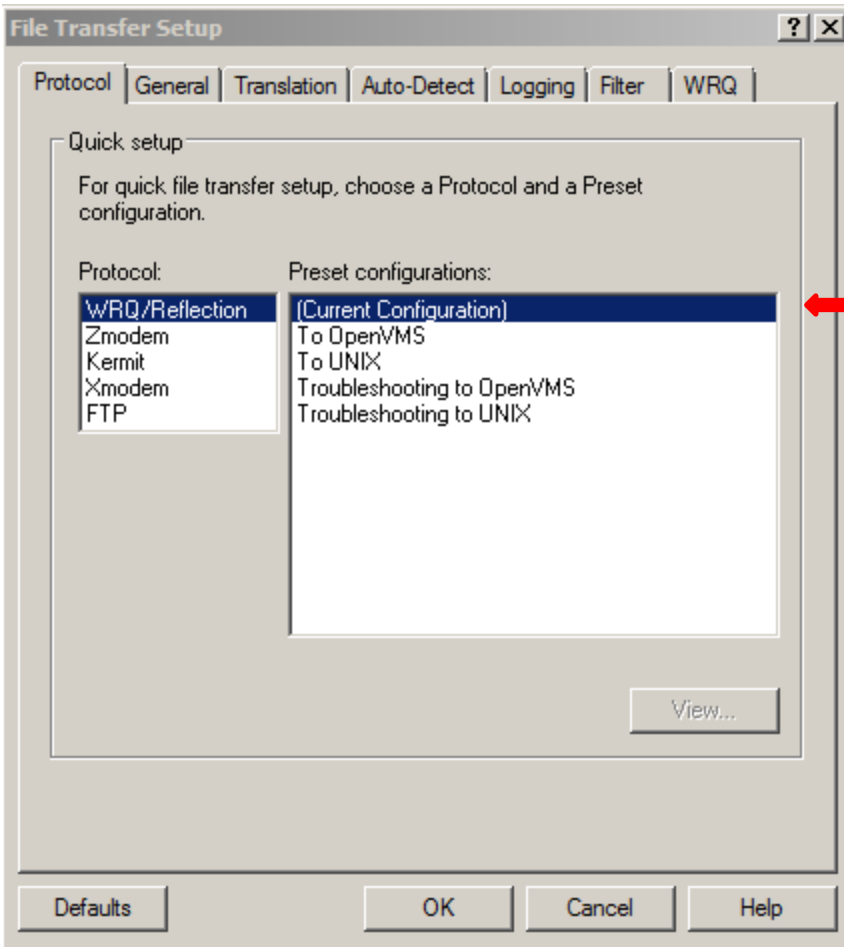

FTP COMPUTER SETTINGS

To check the your FTP setting click on your "Flying Paper"

Verify your Protocol, Transfer Type & If File Exists are as shown below

For file Transfer Type: ASCII = All files Transfers, except PDF IMAGE = PDF File Transfers